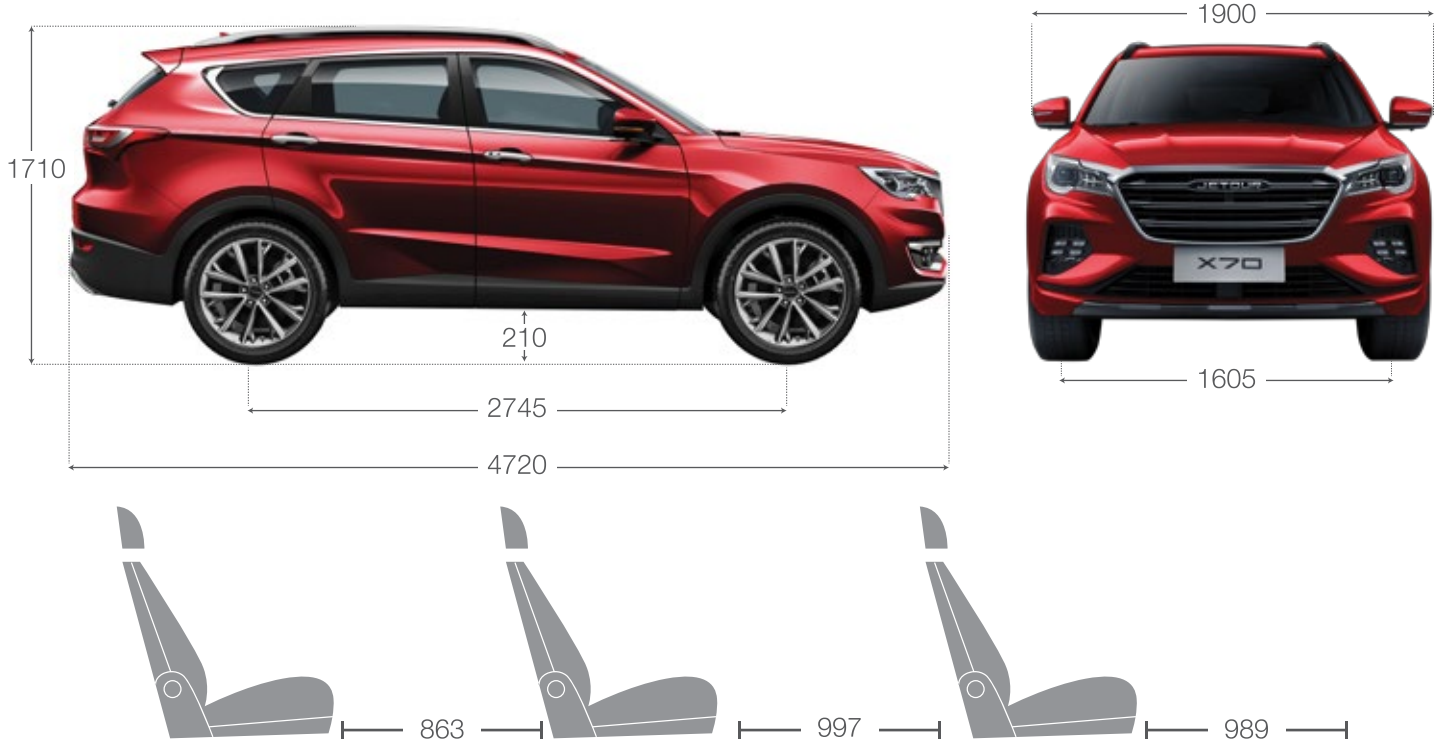

SPACIOUS

The New X70 SUV offers space in every aspect:

- Over-peer overall length of 4720mm and width of 1910mm
- 7-seat setting with a folding ratio of 4/6

STYLE

1.1m² ultra wide angle panoramic sunroof combined with a sporty appearance kit.

BLUEISH GREY

TRIMS & SURFACES

■ NAPPA LEATHER

■ MISTRAL FABRIC

■ 18" ALUMINUM ALLOY RIM

DIMENSIONS UNIT (MM)

SAFETY FEATURES

ABS
نظام الفرامل
المانعة للانغلاق