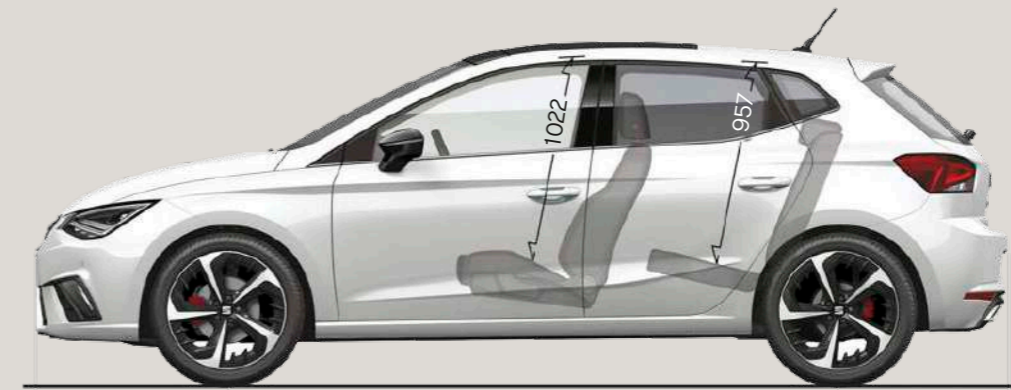

Reference **R**
 Style **St**
 FR **FR**

15"

ENJOY 15"
 BRILLIANT SILVER
 ALLOY WHEELS
R St

17"

DYNAMIC 17"
 BRILLIANT SILVER
 ALLOY WHEELS
FR

Dimensions.

796 1022 699 2564
 4059

1447 1521
 1780