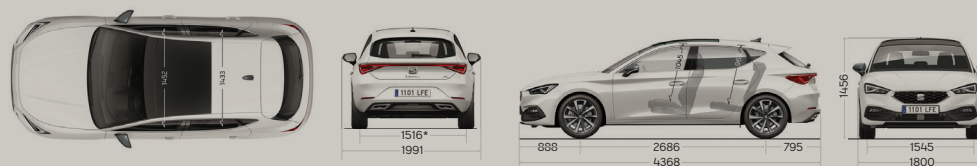

Interior Equipment	Style Plus	Advance	FR
Multifunction leather sport steering wheel	●	●	●
Shifting paddles	●	●	●
Cloth comfort seats	●	●	-
Dinamica sport seats	-	-	●
Manual adjustable passenger seat	●	●	●
Manual adjustable driver seat with lumbar support	●	●	-
Power adjustable driver seat with lumbar support and memory function	-	-	●
Interior ambient light	-	-	●
Interior light in footwell	-	-	●
Split folding rear seats	●	●	●
Front center armrest	●	●	●
Rear center armrest	-	-	●
Interior chrome package	●	●	●
Interior Black roof	-	-	●

Exterior Equipment

17" alloy wheel with 225/45/R17 tyres	●	●	-
18" alloy wheel with 225/40/R18 tyres	-	-	●
LED daytime running lights	●	●	●
SEAT Full LED headlamps with dynamic headlight range adjustment	●	●	●
Coast to Coast rear LED lamps with dynamic blinkers	●	●	●
Dark tinted windows	●	●	●
Panoramic roof (tilting & sliding)	●	●	●
Exterior mirrors in Cosmo Grey	-	-	●
Roof spoiler	●	●	●

Dimensions and Weights

	Style Plus/ Advance	FR
Length/ width/ height (mm)	4,368 / 1,800 / 1,456	- 4,368 / 1,800 / 1,442
Boot capacity (l)	380	
Fuel tank capacity (l)	45	
Weight with driver (kg)	1,332	

Warranty

5 years/ 100,000 km

To activate SEAT warranty please call 19178.

● Standard
- Not available