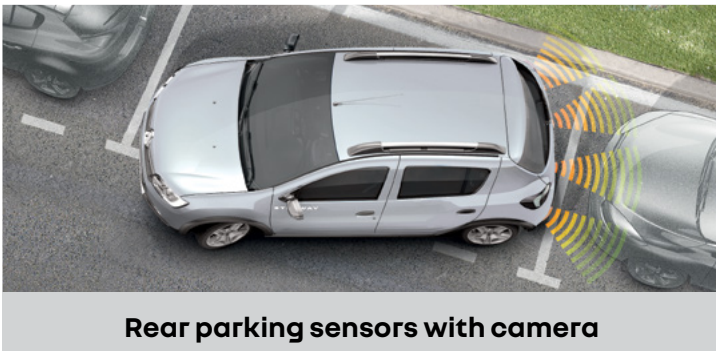

RENAULT STEPWAY

Features

Roof rails & side steps

Cruise control & speed limiter

Foldable backseat

Rear parking sensors with camera

Media NAV. 7" touch screen

Colors