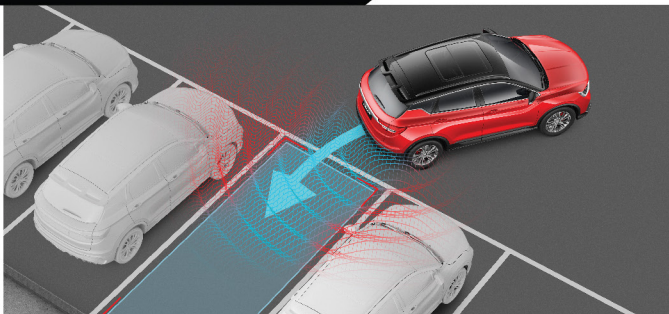

**AUTOMATED PARKING ASSIST (APA) SYSTEM
ONE-BUTTON, HANDS-FREE PARKING**
ONLY AVAILABLE IN SPORT

EASY WITH GPILOT