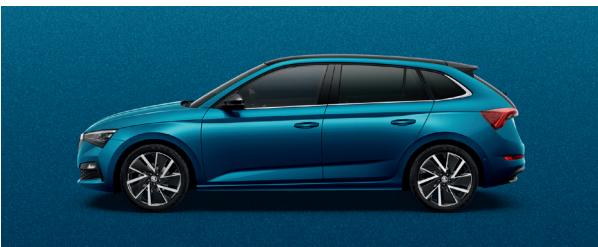

LAVA BLUE METALLIC

MAGIC BLACK METALLIC

RACE BLUE METALLIC

IF YOU'VE ENJOYED READING ABOUT IT
— IMAGINE DRIVING IT
CALL US TO ARRANGE A TEST DRIVE

ŠKODA
3 years warranty
or 100,000 km
September / 2020

f @ SKODAEGYPT 19112
WWW.SKODA-EGYPT.COM