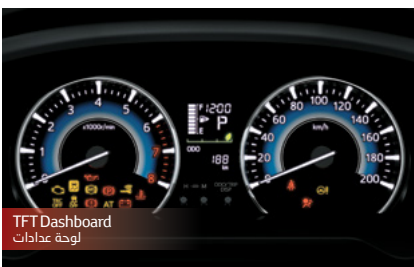

 **TOYOTA**

Rush

DIMENSIONS

ENTERTAINMENT

SAFETY

ABS

AIR BAGS
X6

BRAKE ASSIST