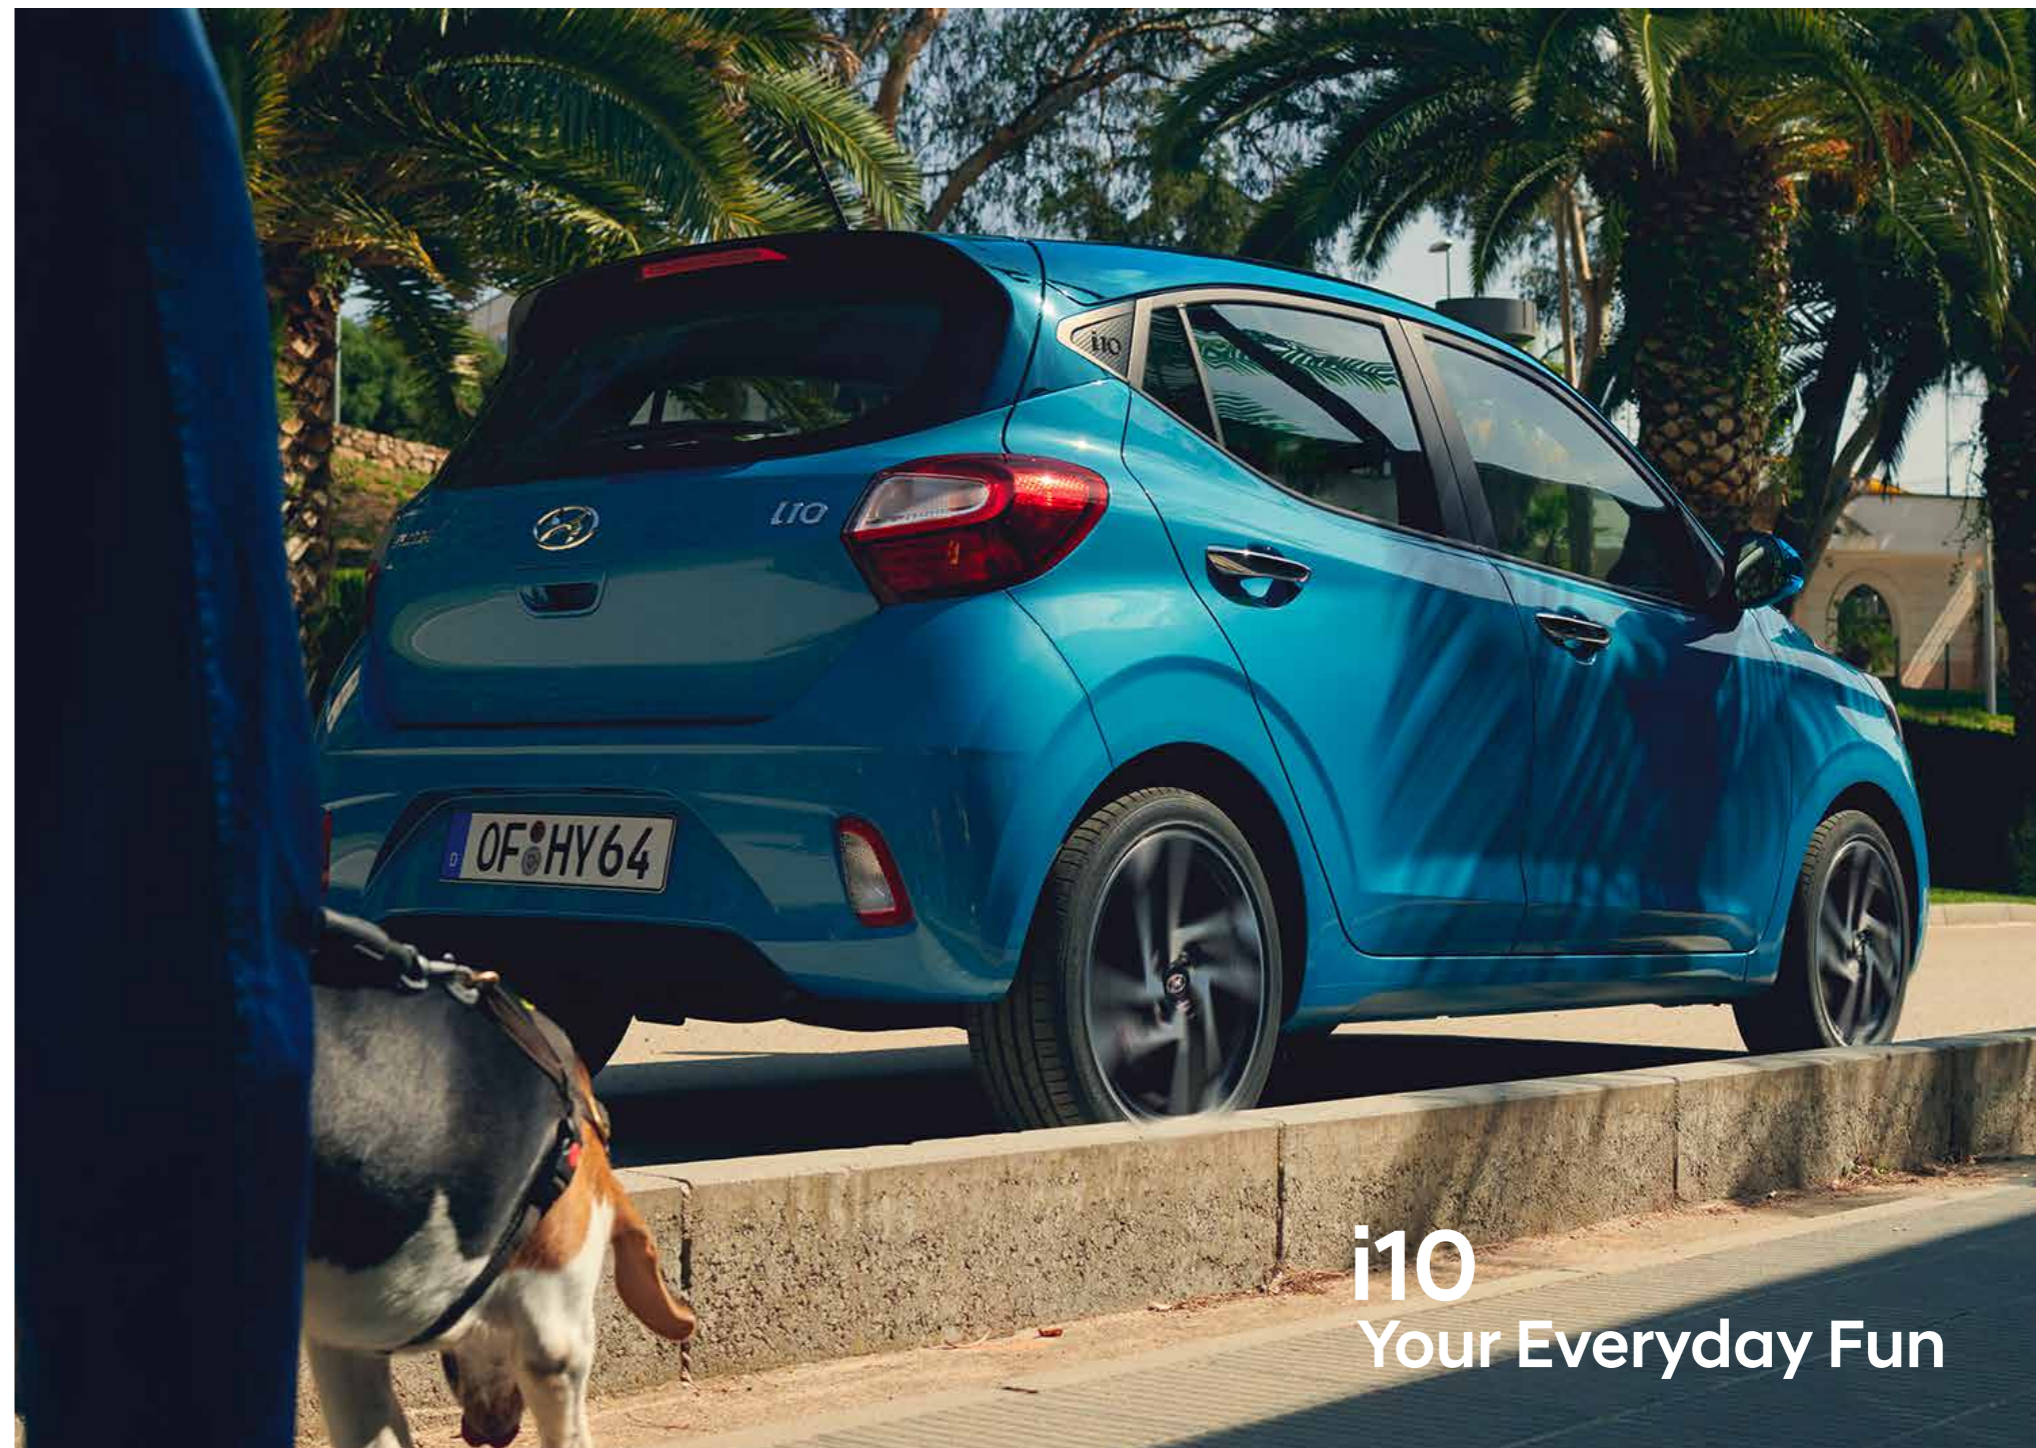

Suspension, Brakes and Steering		نظام التعليق والمكابح
Front Suspension	McPherson Strut	نظام التعليق الامامي
Rear Suspension	CTBA (Coupled torsion beam axle)	نظام التعليق الخلفي
Steering Type	MDPS (Motor-Driven Power Steering)	نوع التوجيه

Powertrain		القدرة و الأداء
Engine Capacity (L)	1.2L MPI 16V	السعة اللترية (L)
Power (HP/ RPM)	84/6,000	اقصى قوة حصانيه (Hp/Rpm)
Torque (NM/ RPM)	117.6 /4,200	اقصى عزم (Nm /Rpm)
Transmission	5-Speed AMT	ناقل حركة

	Spirit	Elite	
Entertainment			
8" Touch Screen (Smart)	S	S	أنظمة الترفيه
Speakers	4	4	شاشة 8" تعمل باللمس
Apple CarPlay/ Android Auto	S	S	مكبرات الصوت
Multi-Function Steering Wheel	S	S	دعم لأجهزة الأيفون و الأندرويد
Bluetooth®	S	S	عجلة قيادة متعددة المهام
Voice Recognition	S	S	نظام Bluetooth® للهاتف
Lighting Package			
Halogen (2 MFR) Headlamps	S	-	نظام التعرف على الصوت
Halogen Projection Headlamps (Static Bending)	-	S	وسائل الراحة
DRL (Daytime Running Lights)	S	-	مصابيح أمامية للإضاءة الهالوجين
DRL (Daytime Running Lights - LED)	-	S	مصابيح أمامية مسلطة للإضاءة الهالوجين
Positioning LED Lamps	-	S	إضاءة أمامية نهارية
HMSL (High Mounted Stop Lamp - LED)	S	S	إضاءة أمامية نهارية LED
Rear Spoiler	S	S	مصابيح تحديد مواقع LED
Front Projection Fog Lamps	S	S	مصابيح توقف عالية LED
Rear Fog Light	S	S	سبويلر خلفي
Outside Mirrors (LED) Repeaters	S	S	مصابيح ضباب أمامية
			مصابيح ضباب خلفية
			إشارات جانبية بالمراريات LED